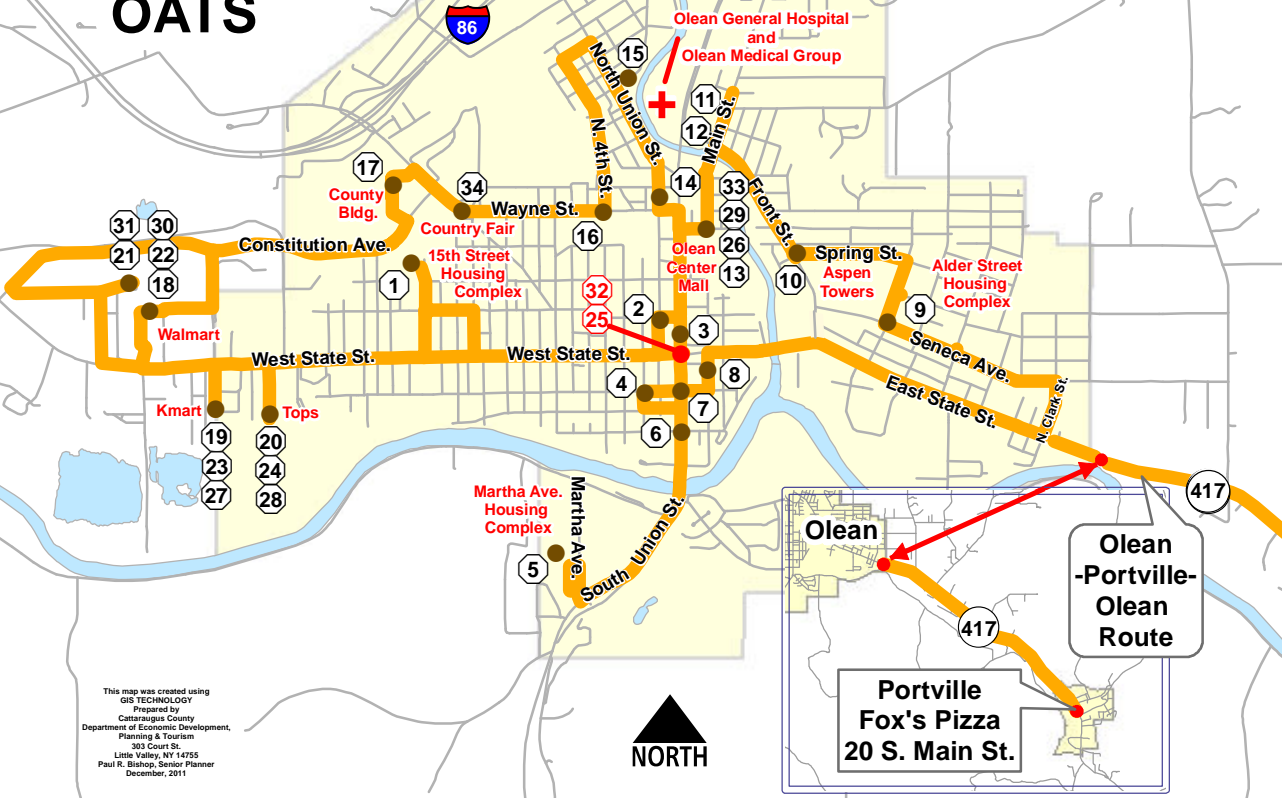

City of Olean OATS

Olean

Olean-Portville-Olean Route

Portville
Fox's Pizza
20 S. Main St.