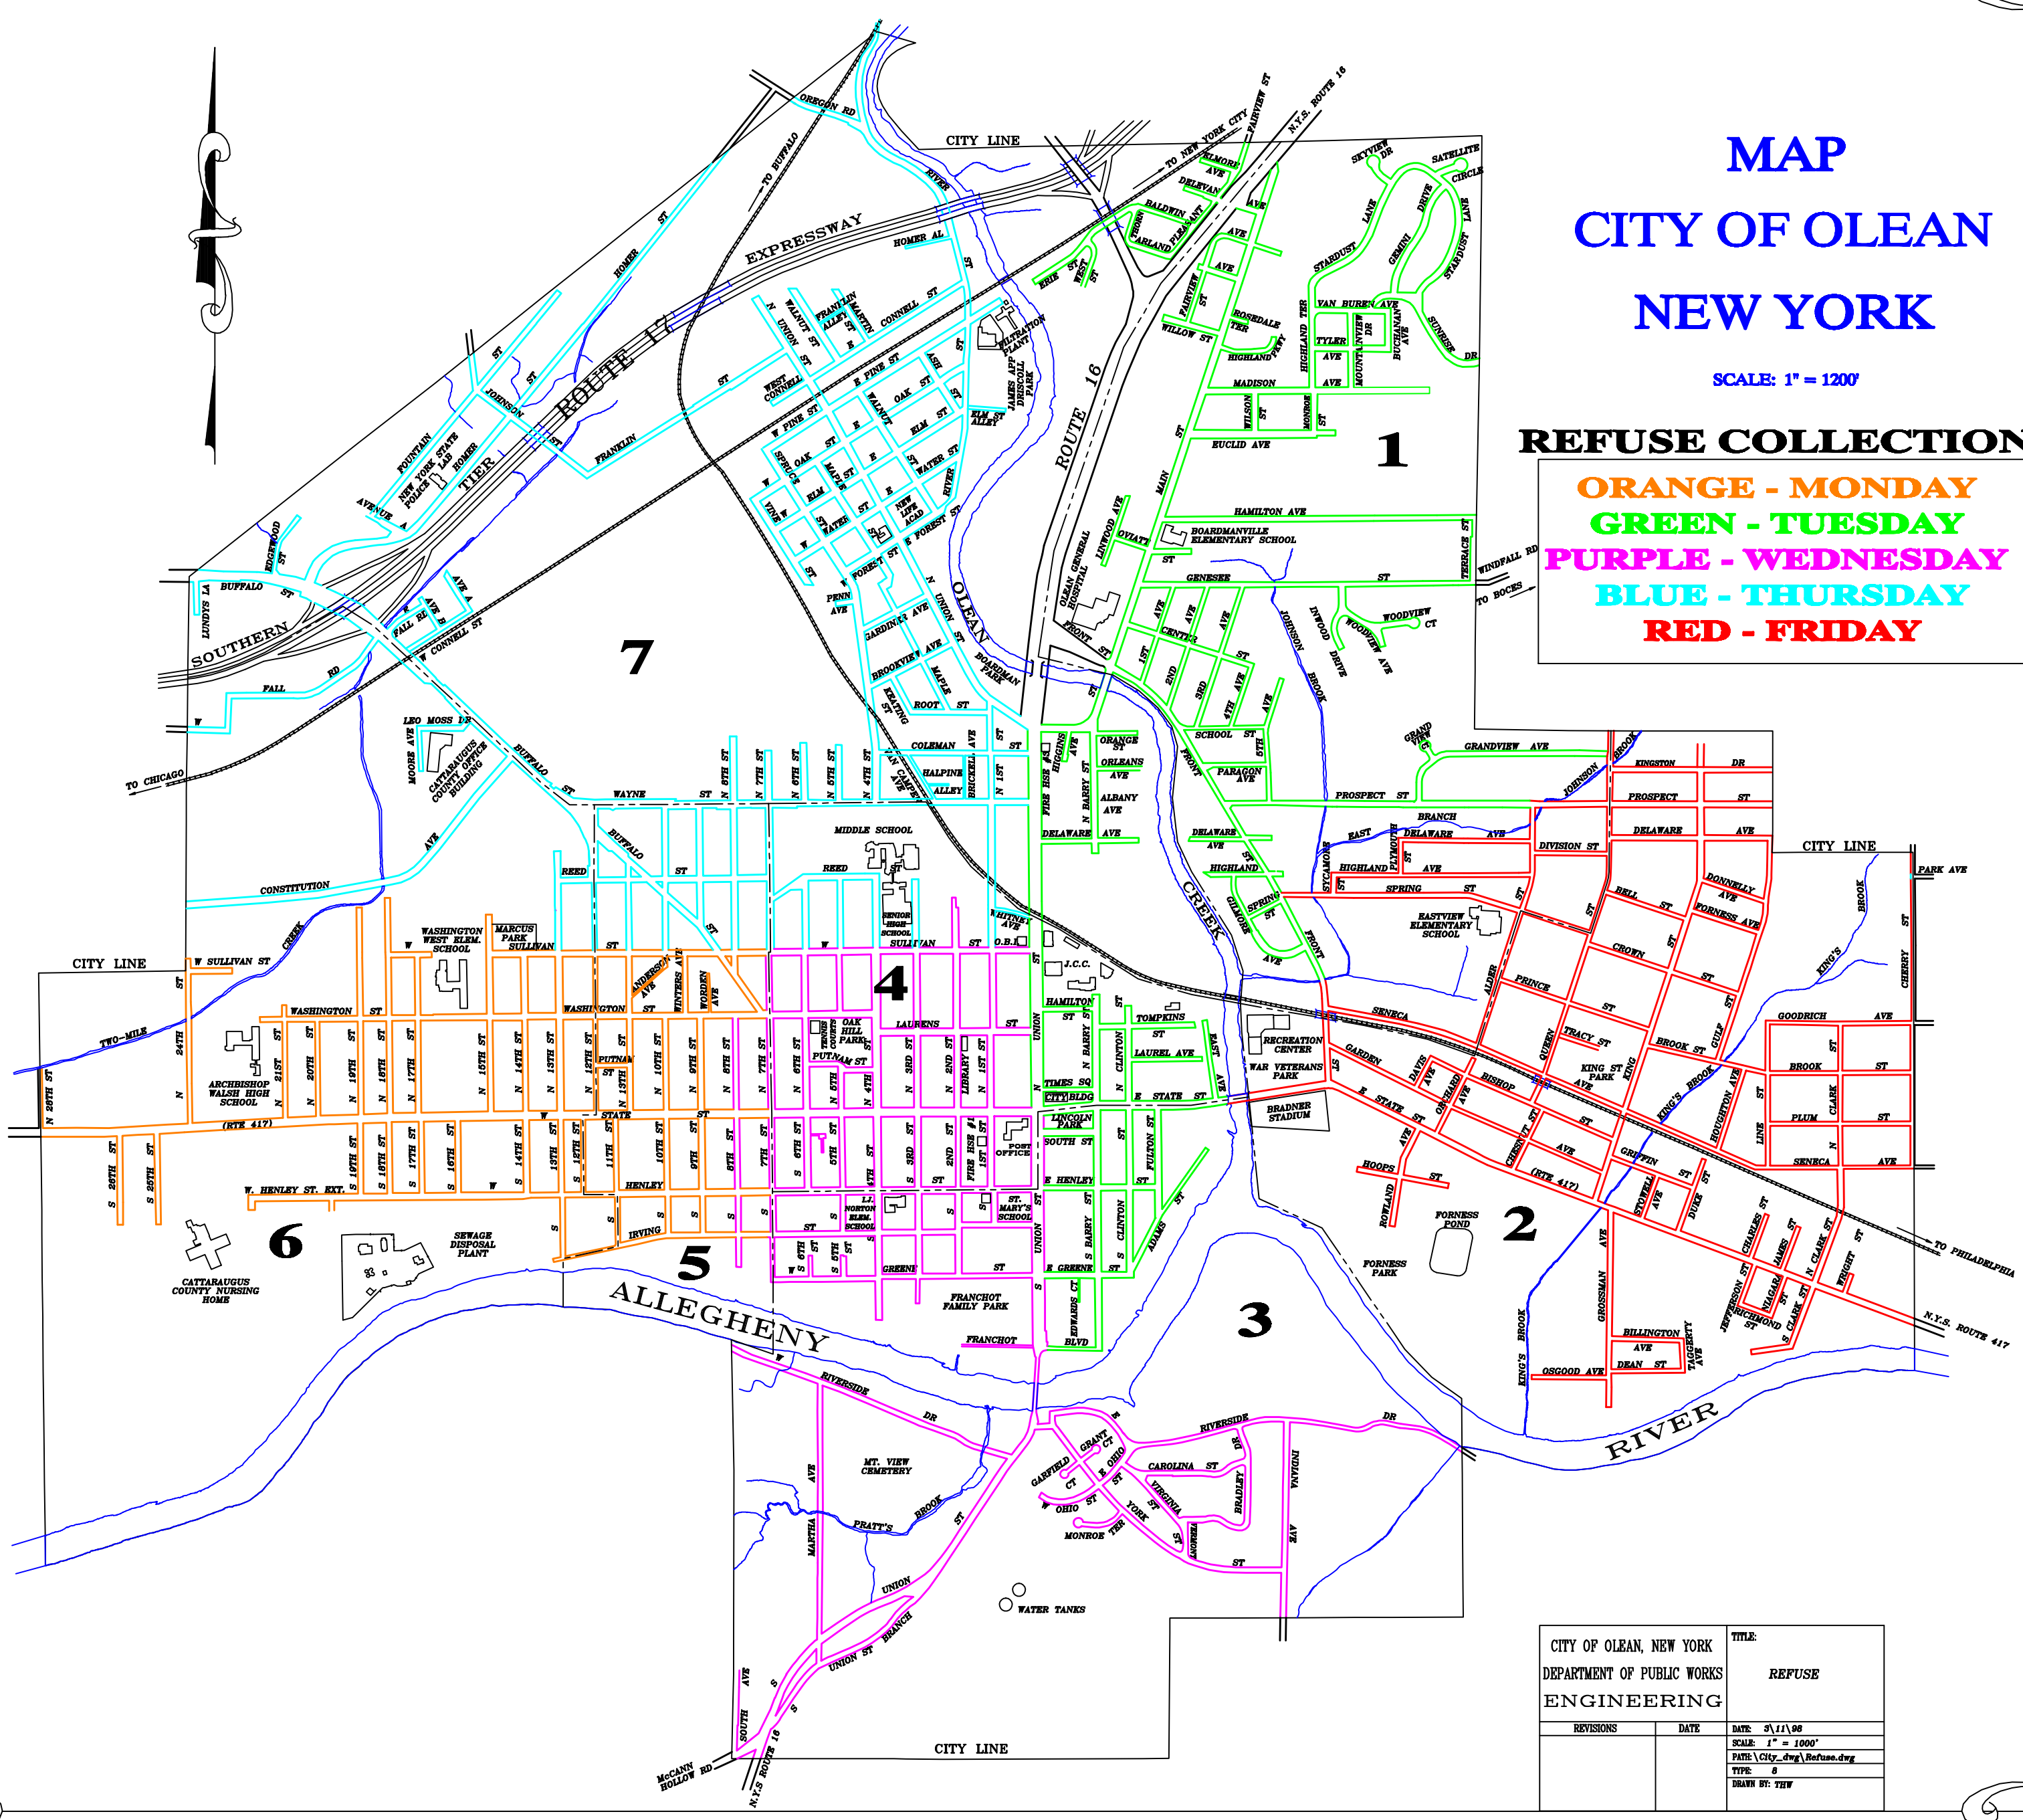

MAP CITY OF OLEAN NEW YORK

SCALE: 1" = 1200'

REFUSE COLLECTION

ORANGE - MONDAY
GREEN - TUESDAY
PURPLE - WEDNESDAY
BLUE - THURSDAY
RED - FRIDAY

CITY OF OLEAN, NEW YORK		TITLE:
DEPARTMENT OF PUBLIC WORKS		REFUSE
ENGINEERING		
REVISIONS	DATE	DATE: 5/11/00
		SCALE: 1" = 1200'
		PATH: C:\City_eng\Refuse.dwg
		TYPE: 8
		DRAWN BY: TEW