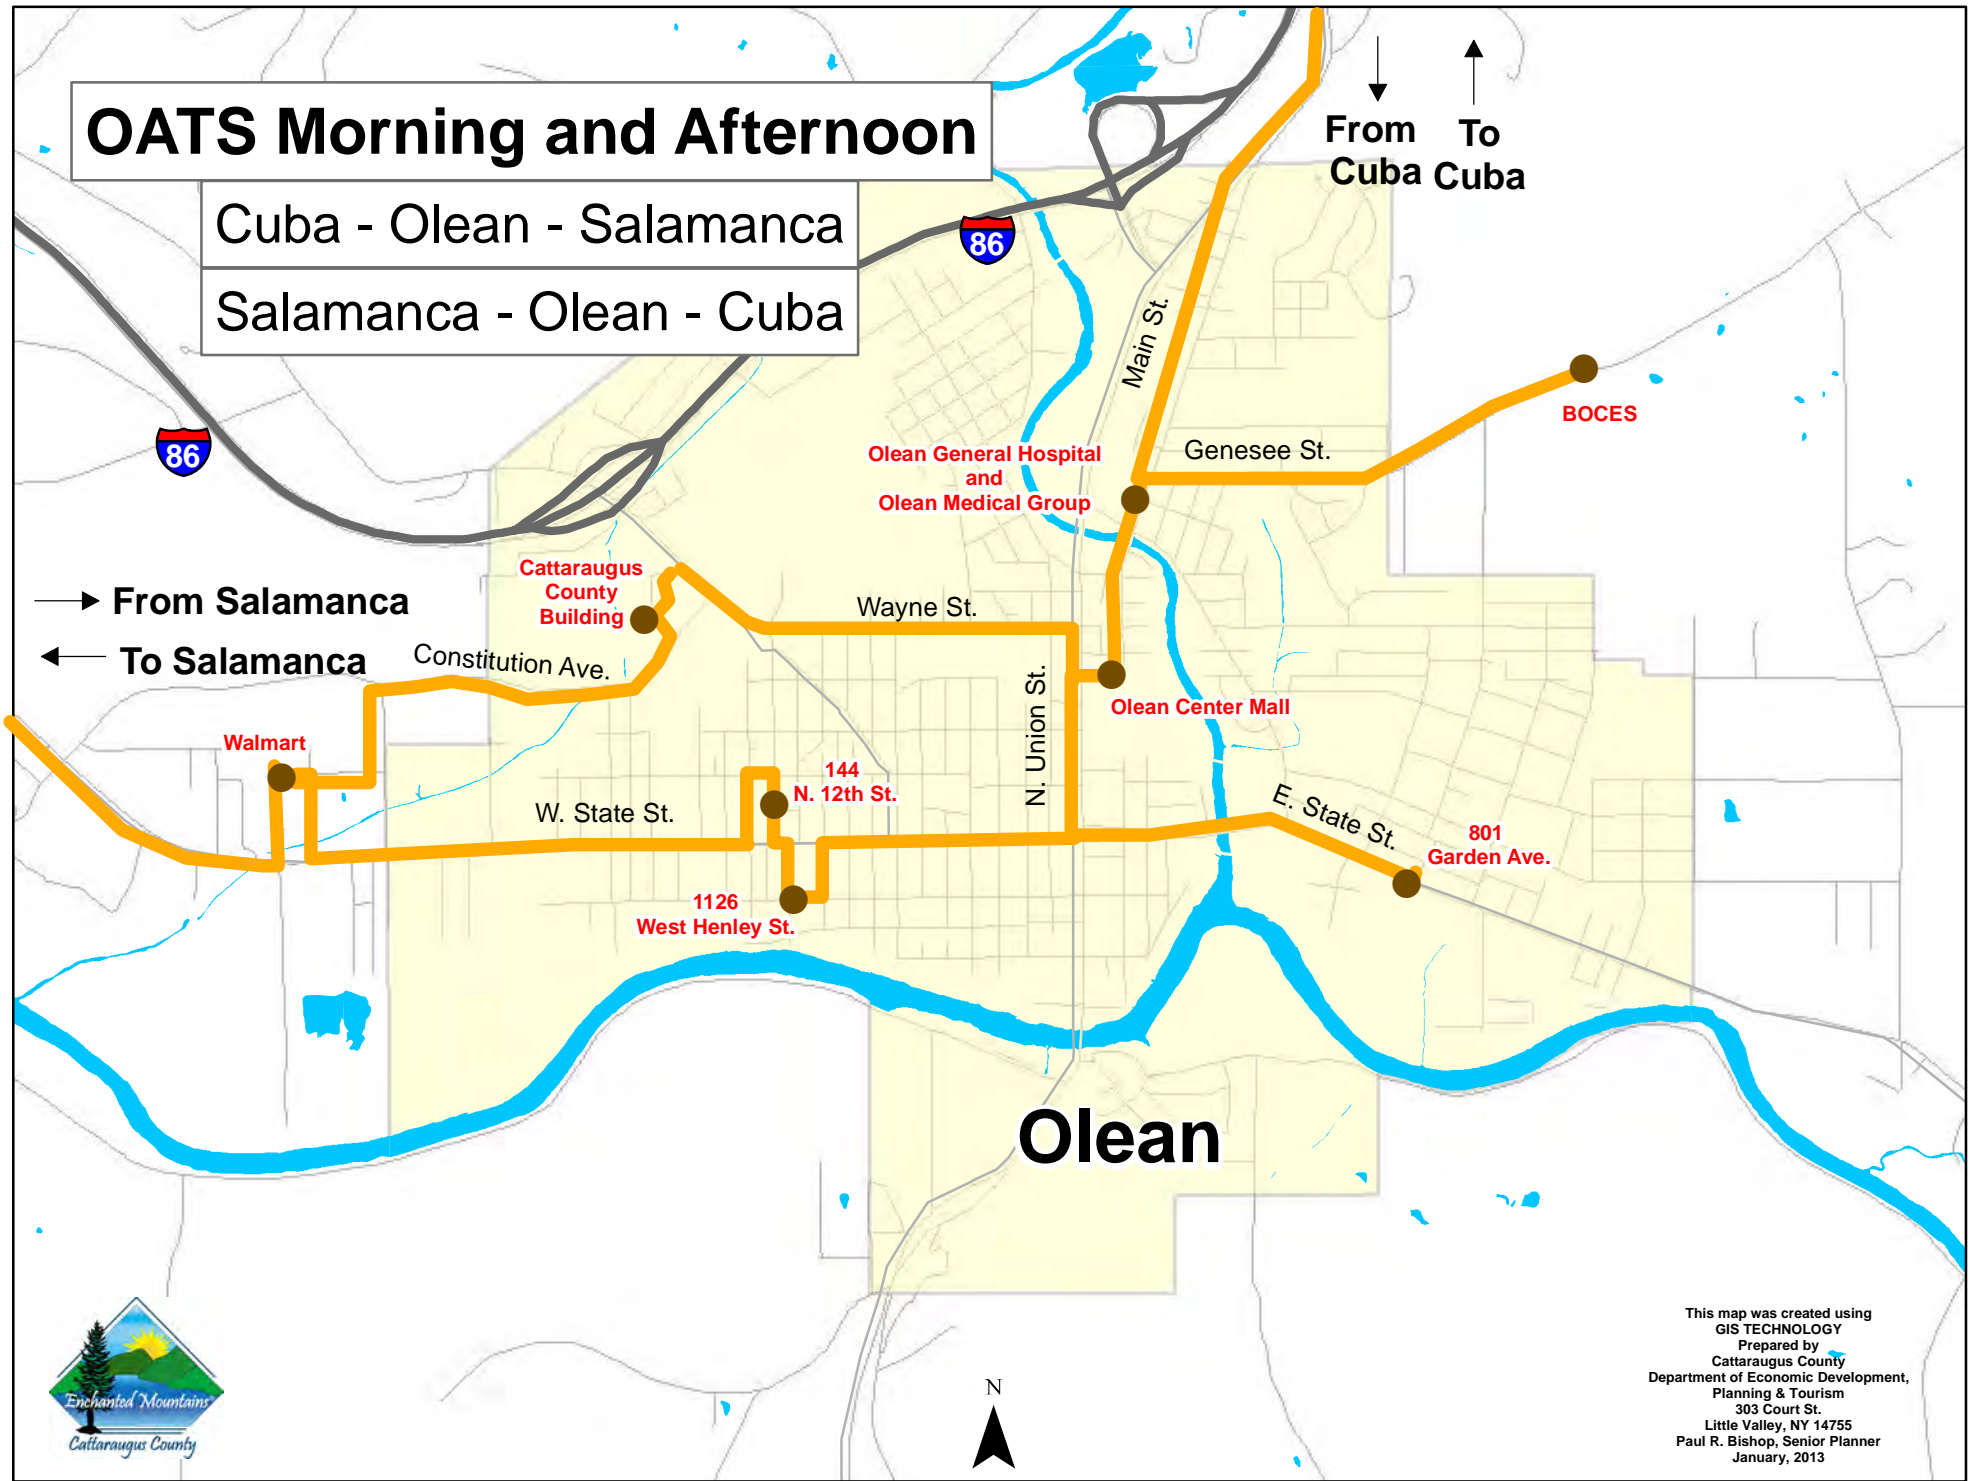

OATS Morning and Afternoon

Cuba - Olean - Salamanca
Salamanca - Olean - Cuba

From Cuba
To Cuba

→ From Salamanca
← To Salamanca

This map was created using
GIS TECHNOLOGY
Prepared by
Cattaraugus County
Department of Economic Development,
Planning & Tourism
303 Court St.
Little Valley, NY 14755
Paul R. Bishop, Senior Planner
January, 2013