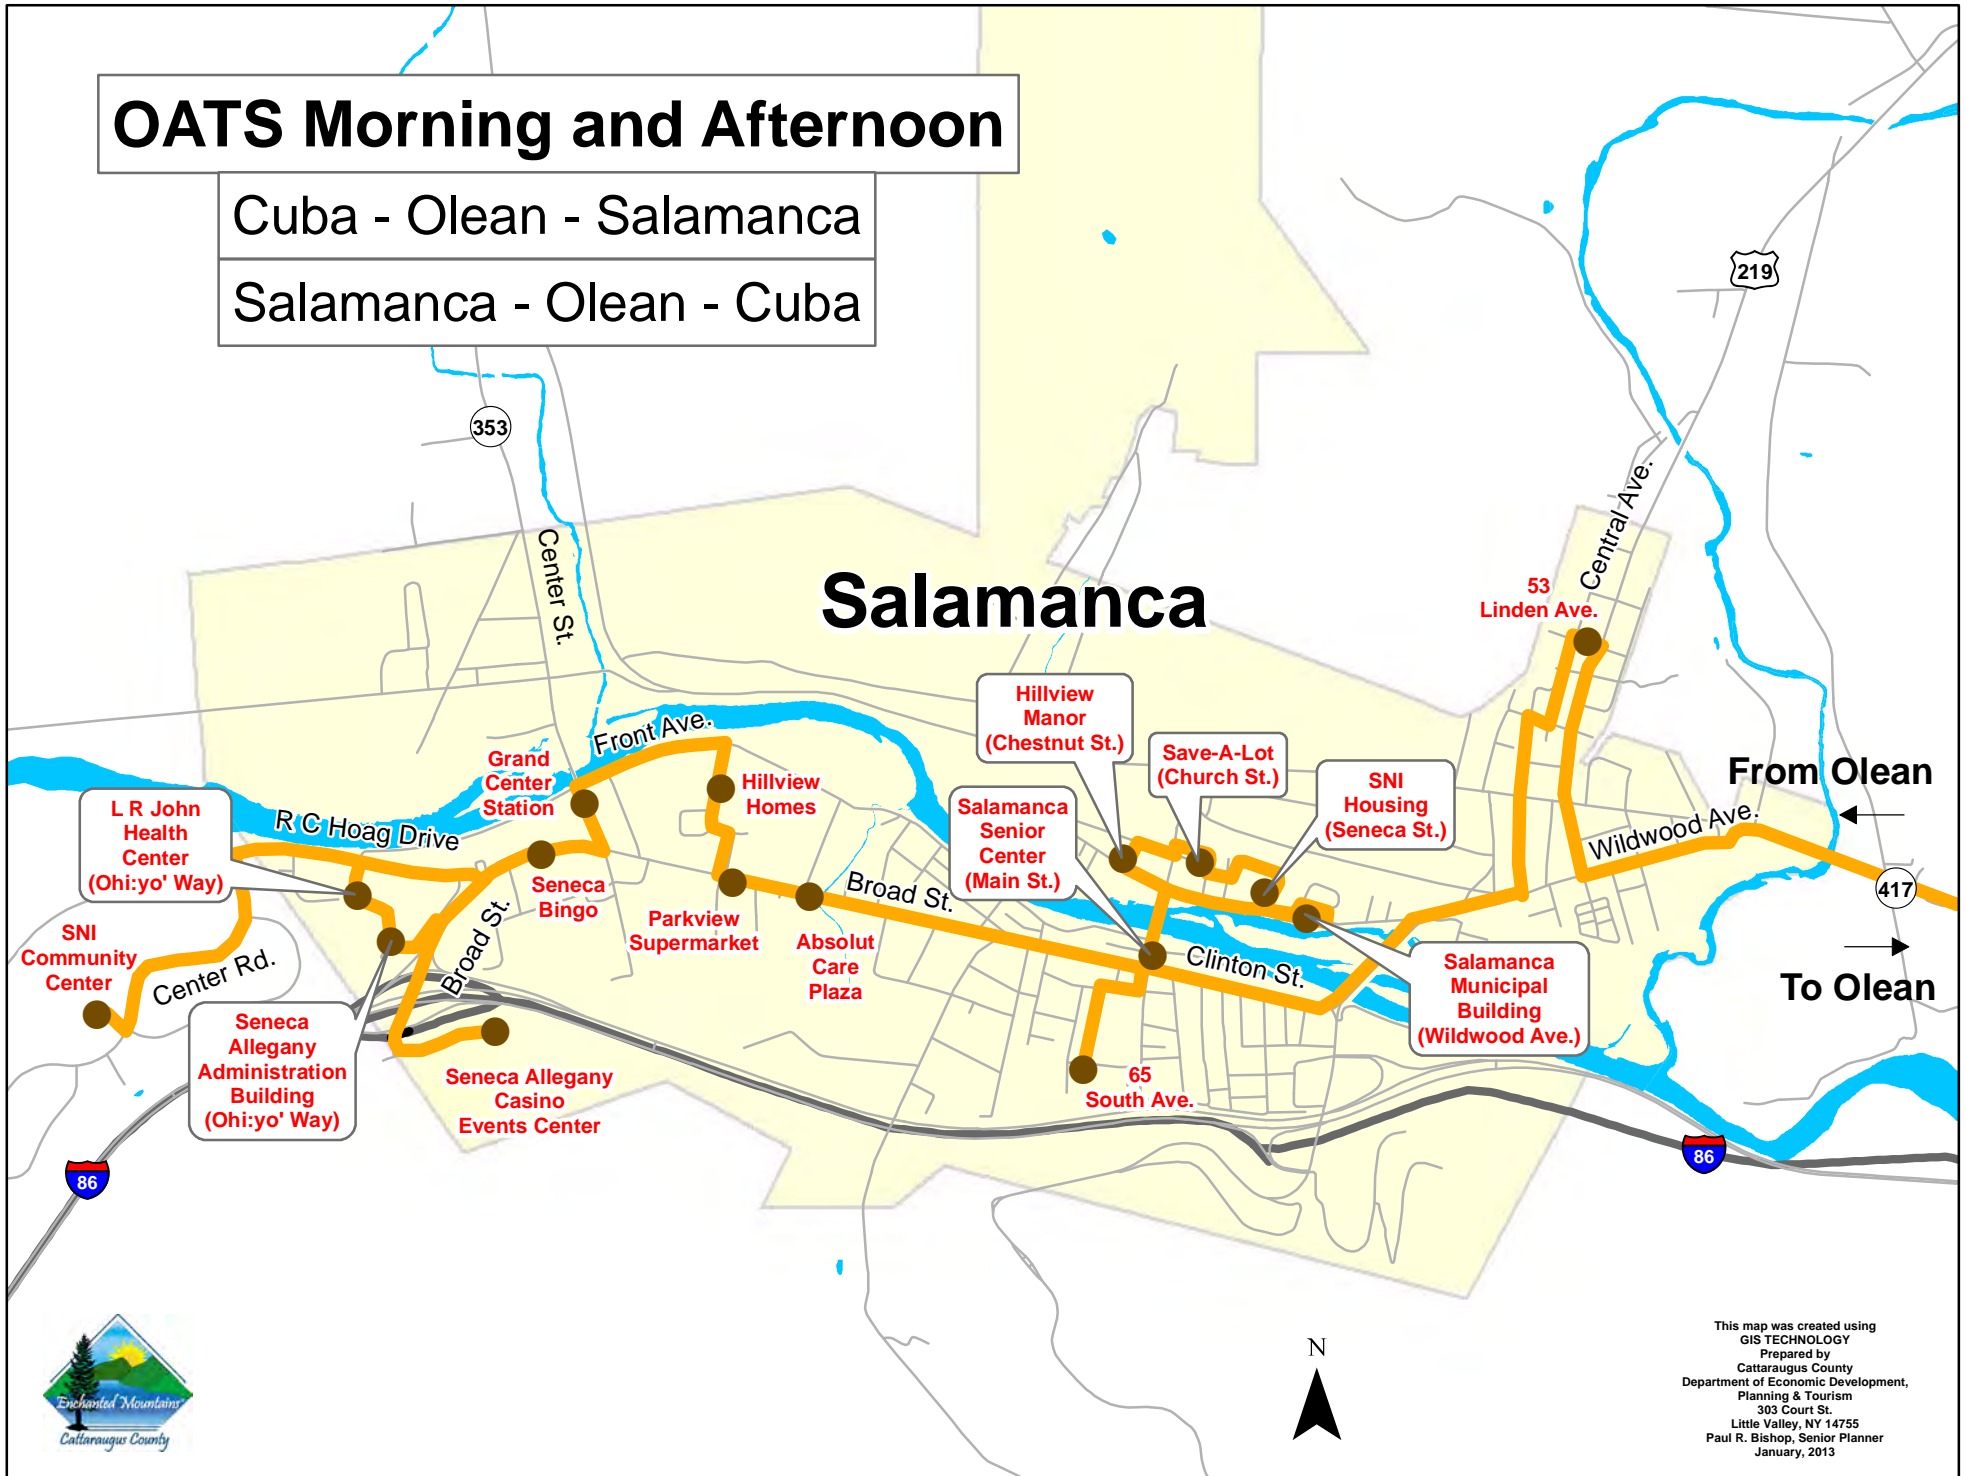

OATS Morning and Afternoon

Cuba - Olean - Salamanca

Salamanca - Olean - Cuba

Salamanca

This map was created using
GIS TECHNOLOGY
Prepared by
Cattaraugus County
Department of Economic Development,
Planning & Tourism
303 Court St.
Little Valley, NY 14755
Paul R. Bishop, Senior Planner
January, 2013