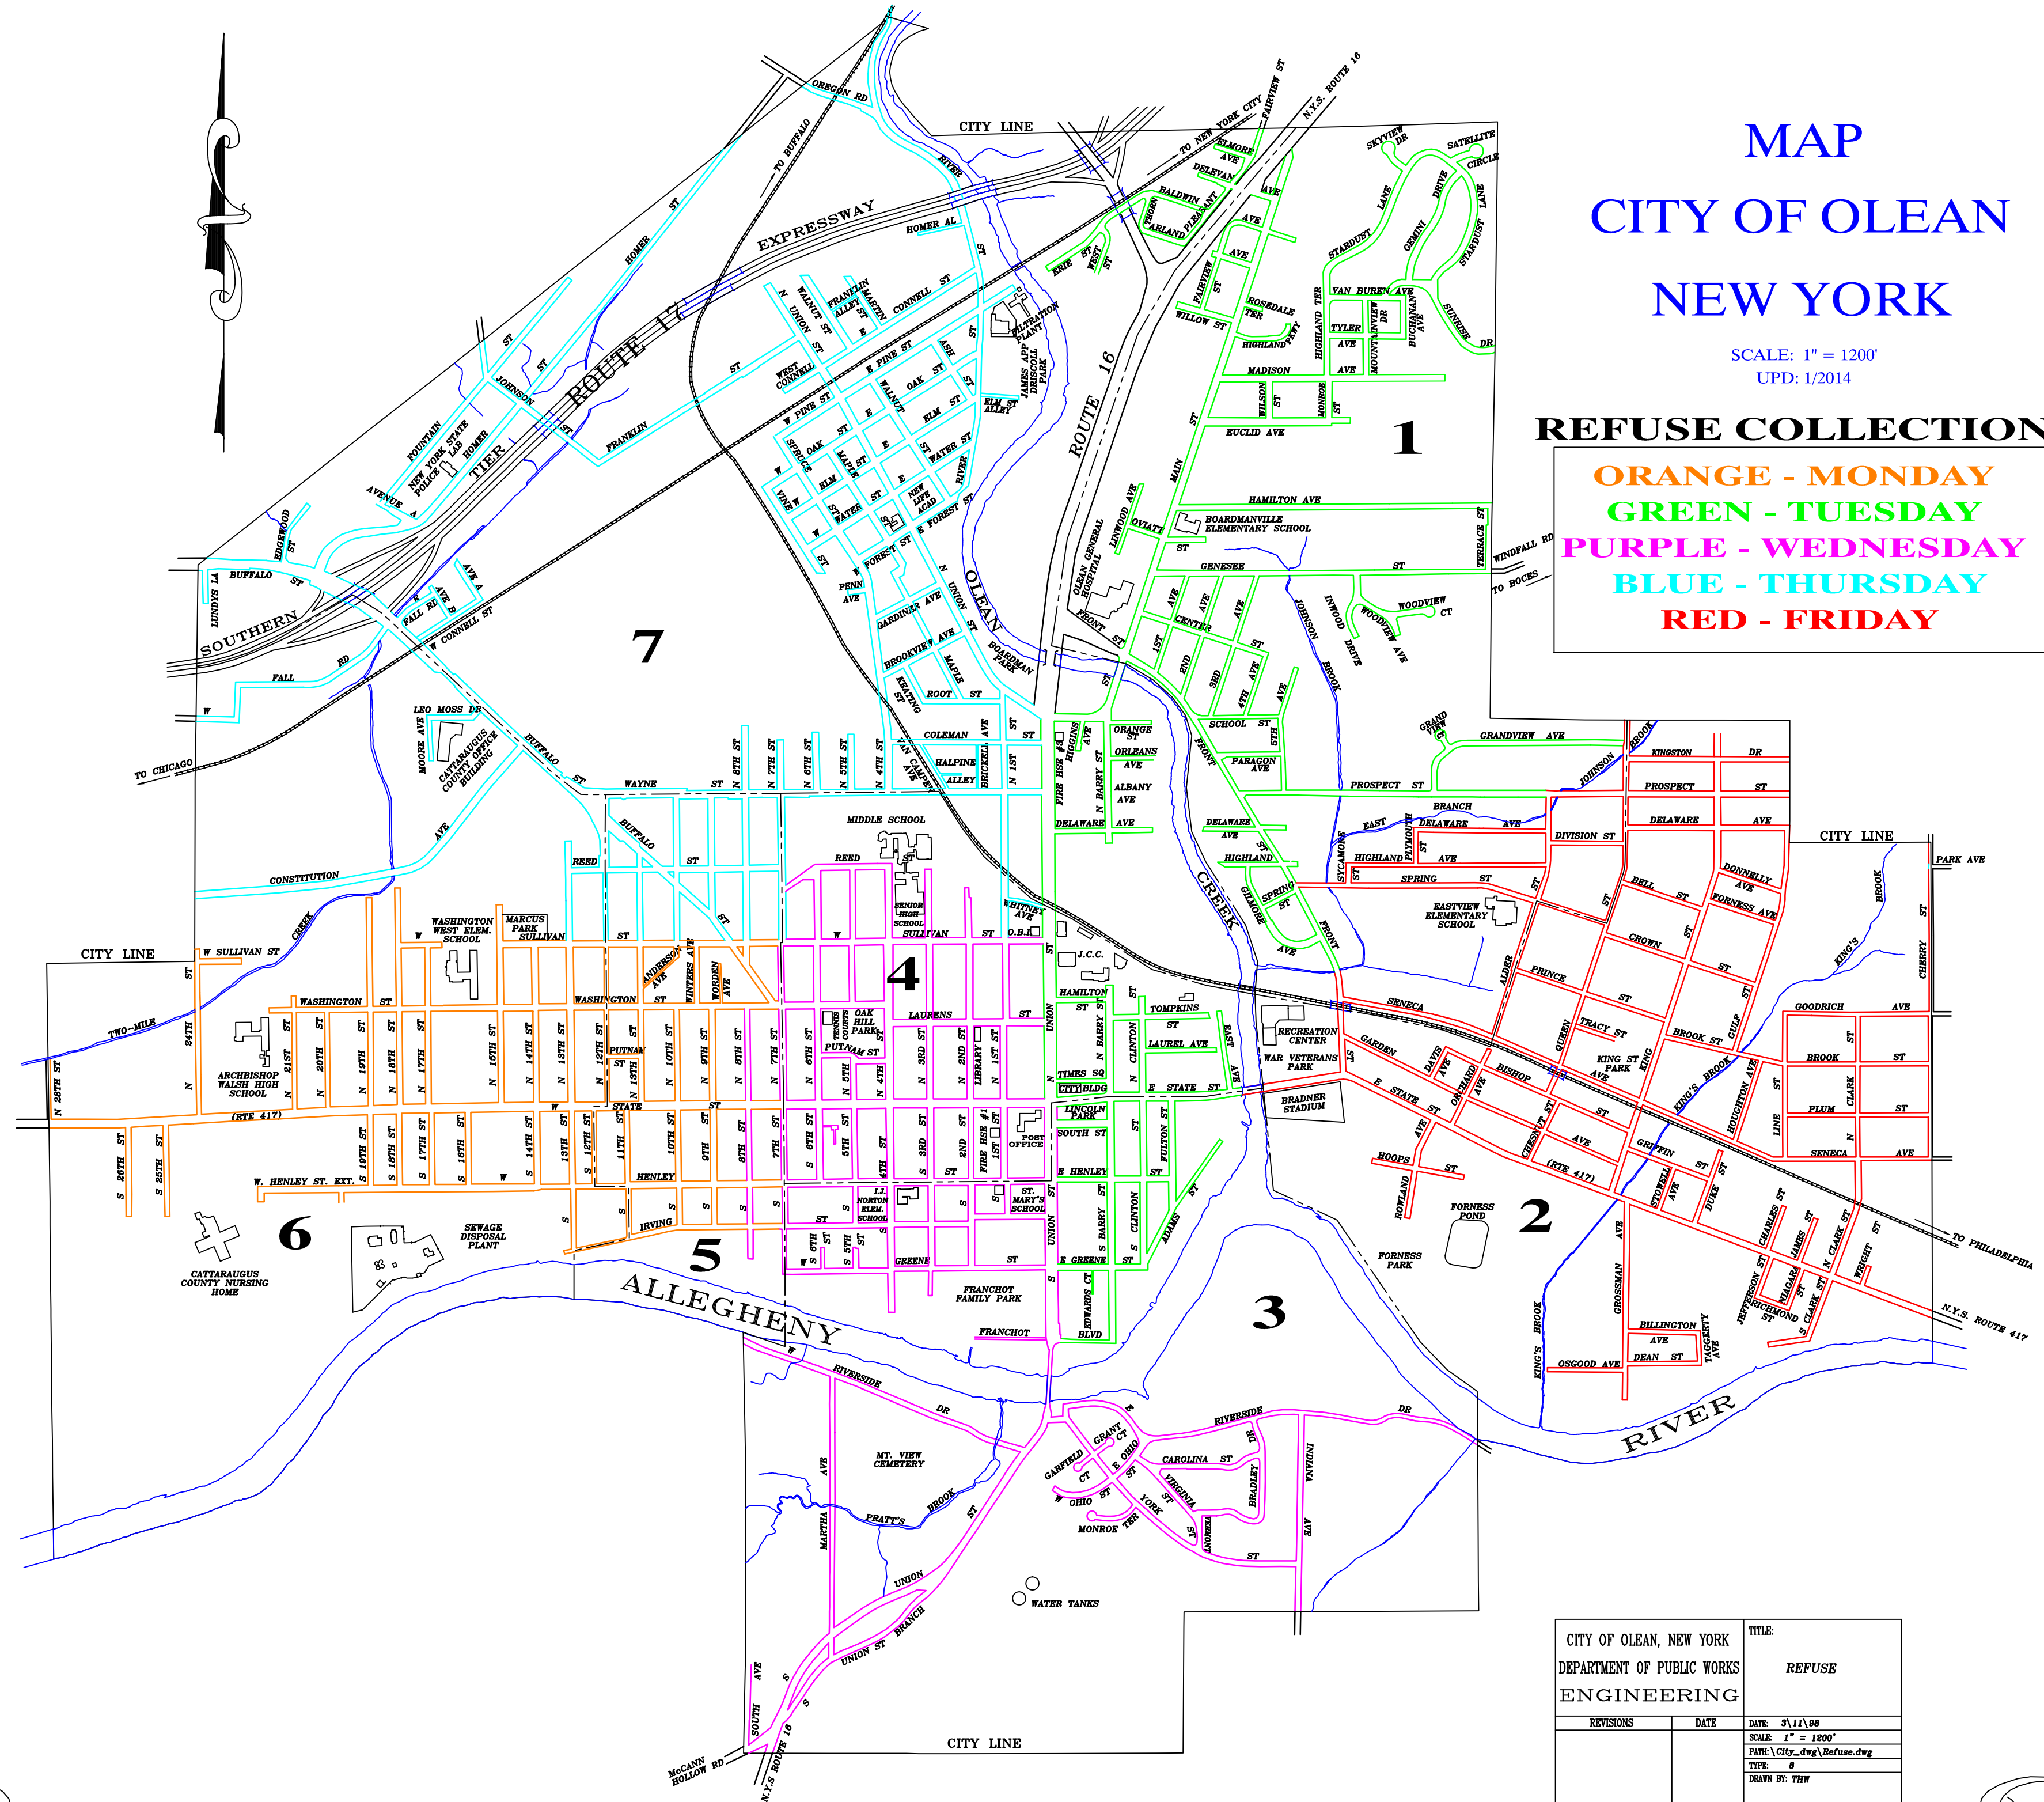

MAP CITY OF OLEAN NEW YORK

SCALE: 1" = 1200'
UPD: 1/2014

REFUSE COLLECTION

ORANGE - MONDAY
GREEN - TUESDAY
PURPLE - WEDNESDAY
BLUE - THURSDAY
RED - FRIDAY

CITY OF OLEAN, NEW YORK		TITLE:
DEPARTMENT OF PUBLIC WORKS		REFUSE
ENGINEERING		
REVISIONS	DATE	DATE: 3/11/08
		SCALE: 1" = 1200'
		PATH: \\City_dwg\Refuse.dwg
		TYPE: 0
		DRAWN BY: THW