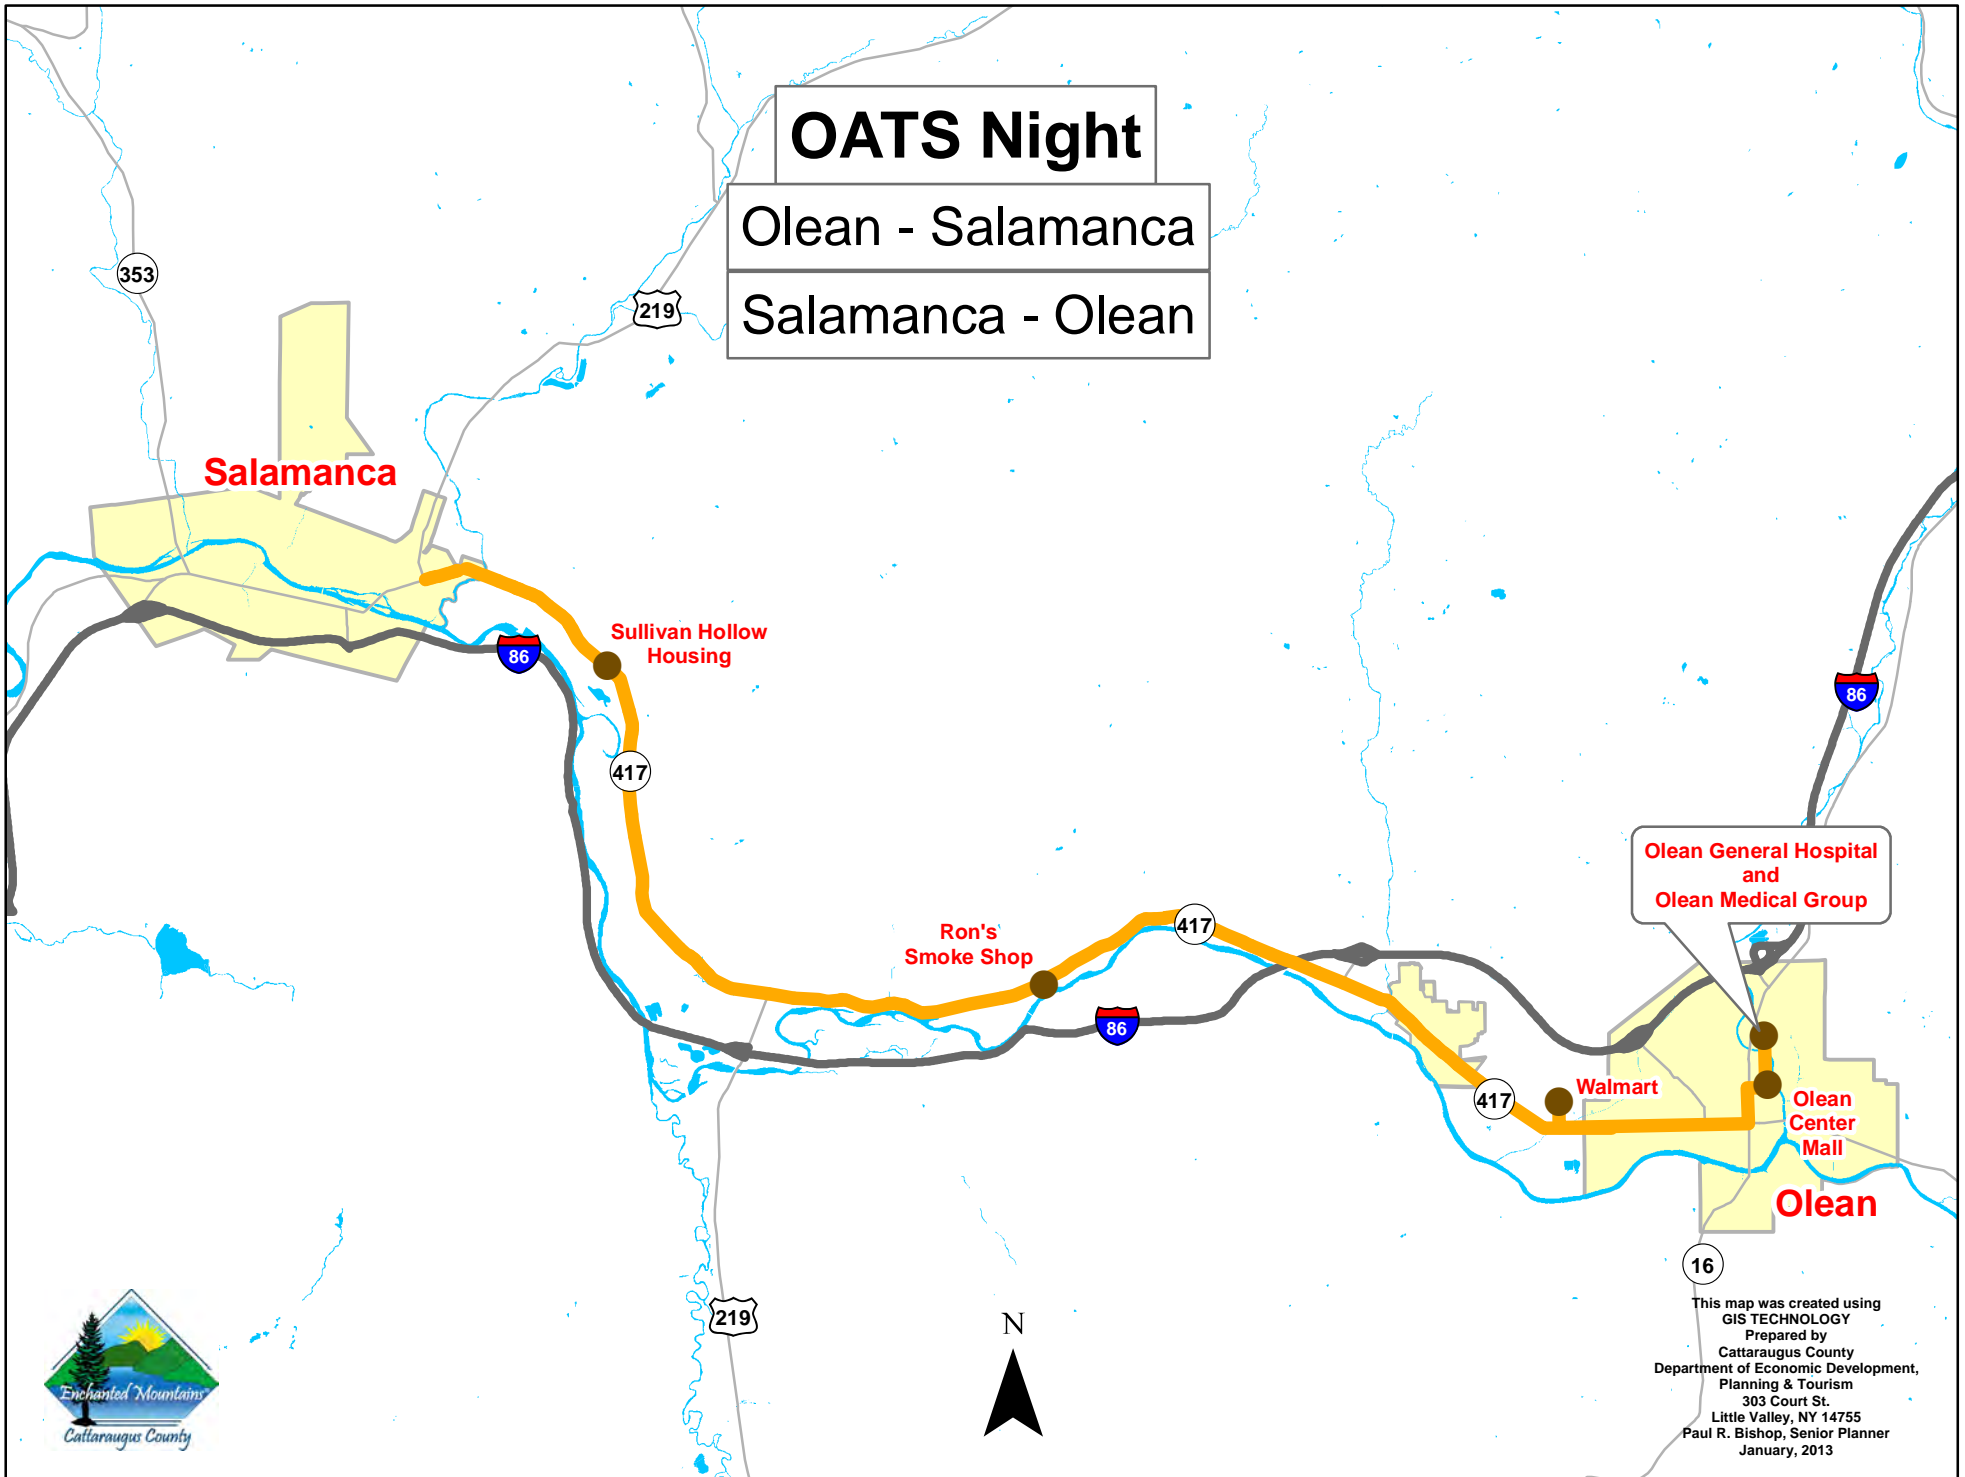

# OATS Night

Olean - Salamanca

Salamanca - Olean

Olean General Hospital and Olean Medical Group

Olean

This map was created using GIS TECHNOLOGY  
Prepared by  
Cattaraugus County  
Department of Economic Development,  
Planning & Tourism  
303 Court St.  
Little Valley, NY 14755  
Paul R. Bishop, Senior Planner  
January, 2013