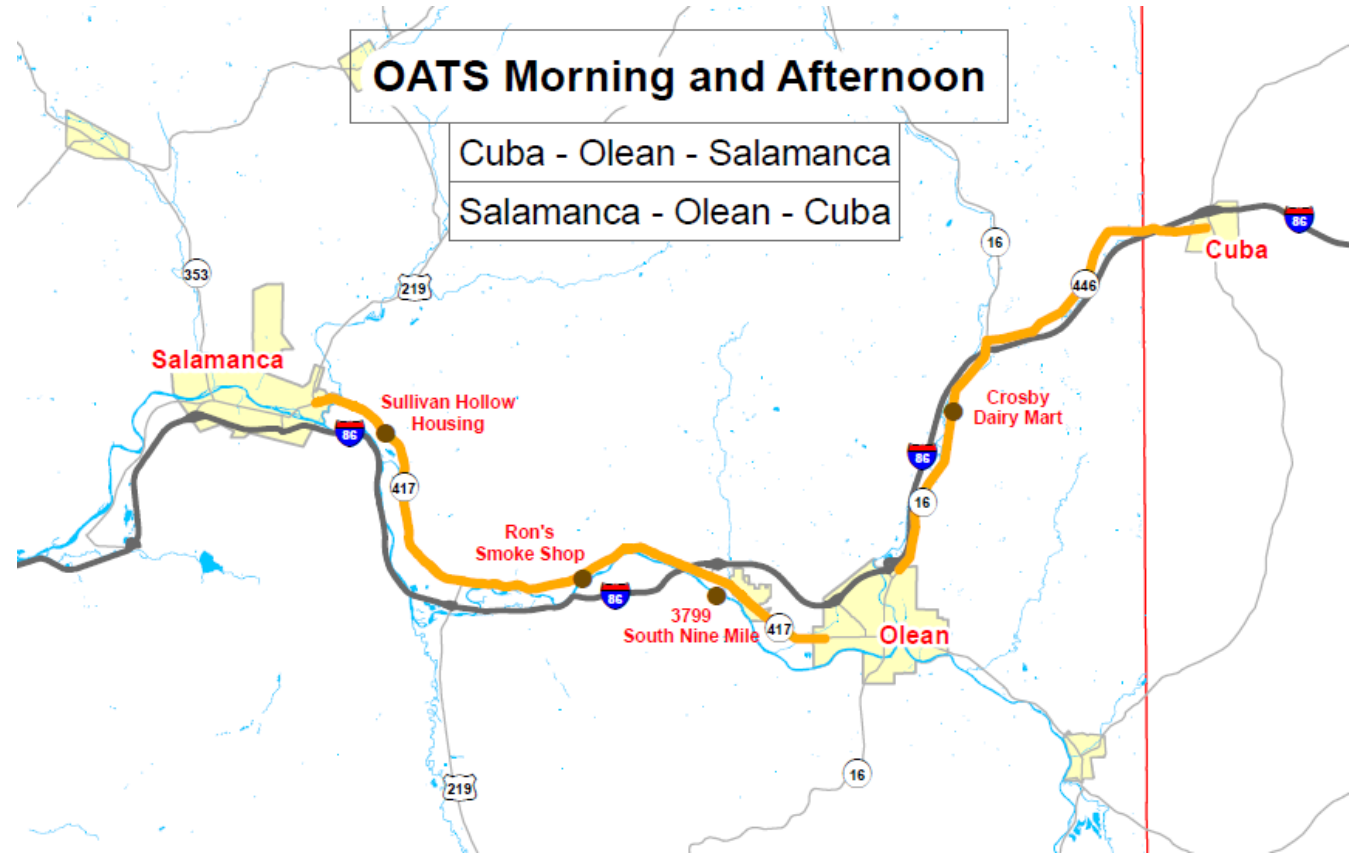

Fare Structure (One Way):

$1 Adult One-Way from Cuba to Olean
$2 Adult One-Way from Cuba through Olean west up to Salamanca
$2 Adult One-Way from Olean west up to Salamanca
Disabled Individuals or Seniors Age 60+ Fare is 1/2 Adult Fare
Children 12 & under Free
Monthly Unlimited Pass $30
Route Deviation 2X Regular Fare

~ *Exact Fare Required* ~

Days of Operation

Monday—Friday

Personal Care Attendant identified via advance trip reservations shall not be charged a fare. All wheelchairs are secured in bus by operator.