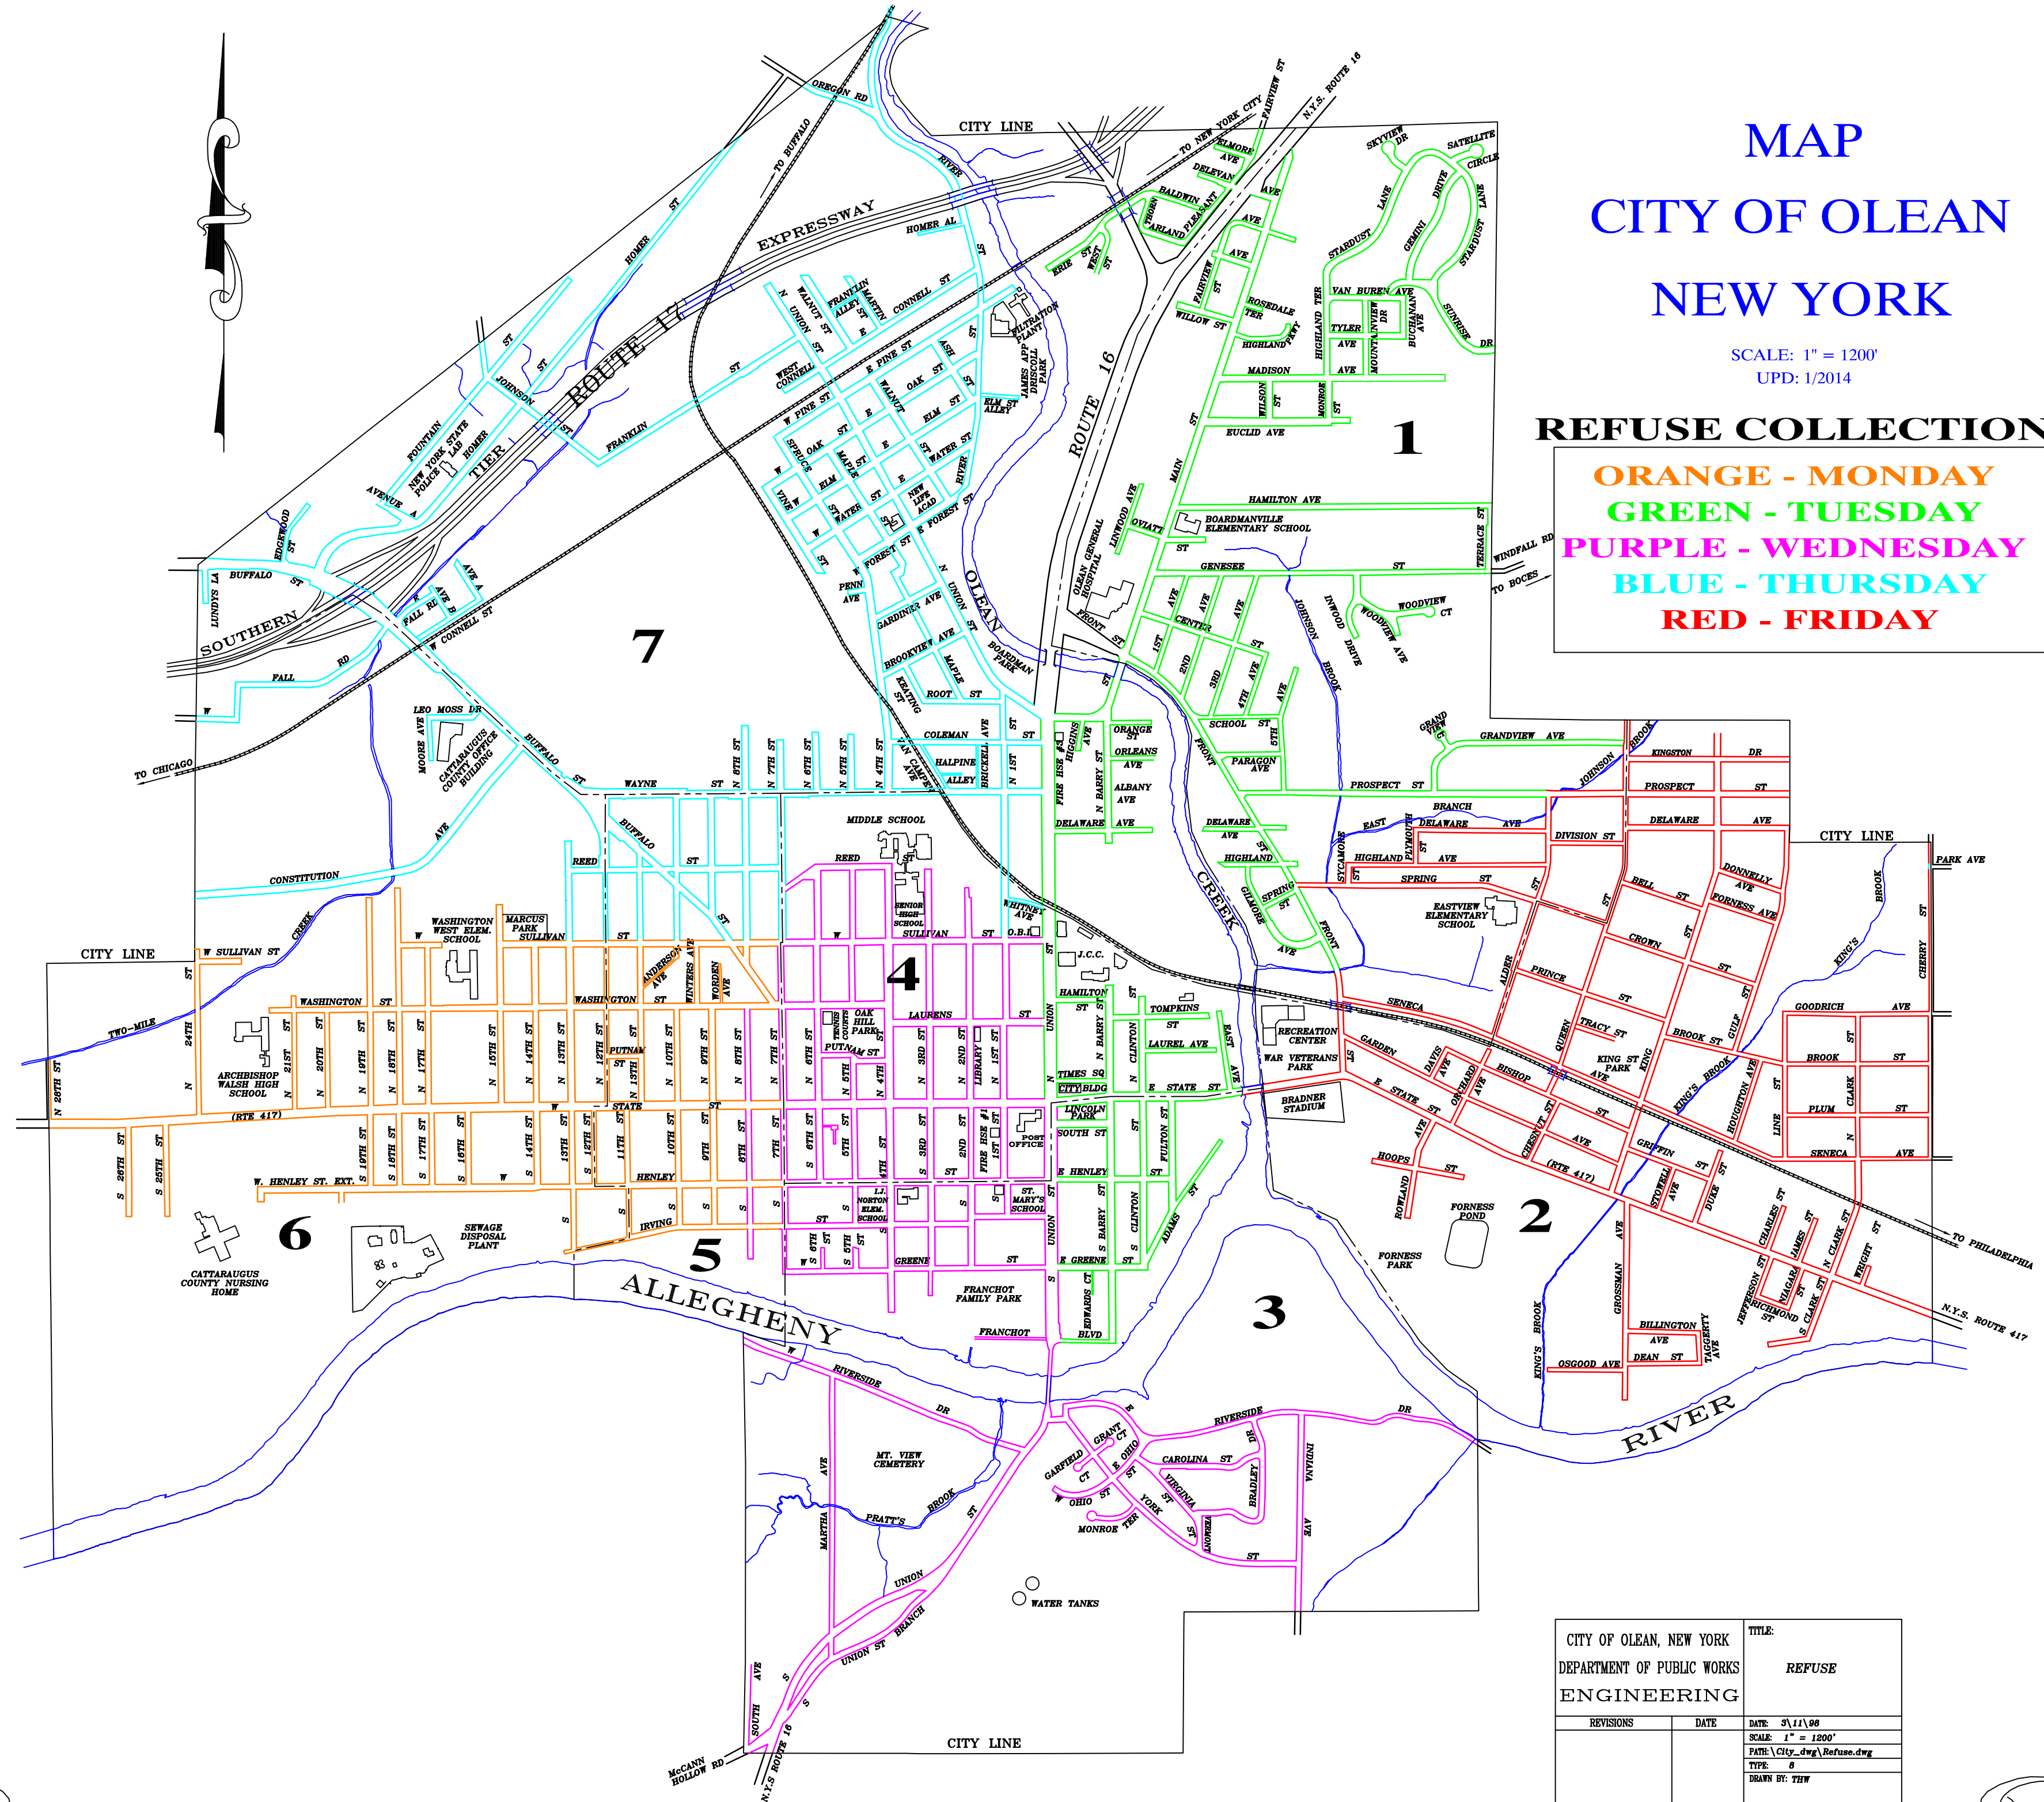

# MAP CITY OF OLEAN NEW YORK

SCALE: 1" = 1200'  
UPD: 1/2014

## REFUSE COLLECTION

**ORANGE - MONDAY**  
**GREEN - TUESDAY**  
**PURPLE - WEDNESDAY**  
**BLUE - THURSDAY**  
**RED - FRIDAY**

CITY OF OLEAN, NEW YORK		TITLE:
DEPARTMENT OF PUBLIC WORKS		REFUSE
ENGINEERING		
REVISIONS	DATE	DATE: 3/11/08
		SCALE: 1" = 1200'
		PATH: \\City_dwg\Refuse.dwg
		TYPE: 0
		DRAWN BY: THW